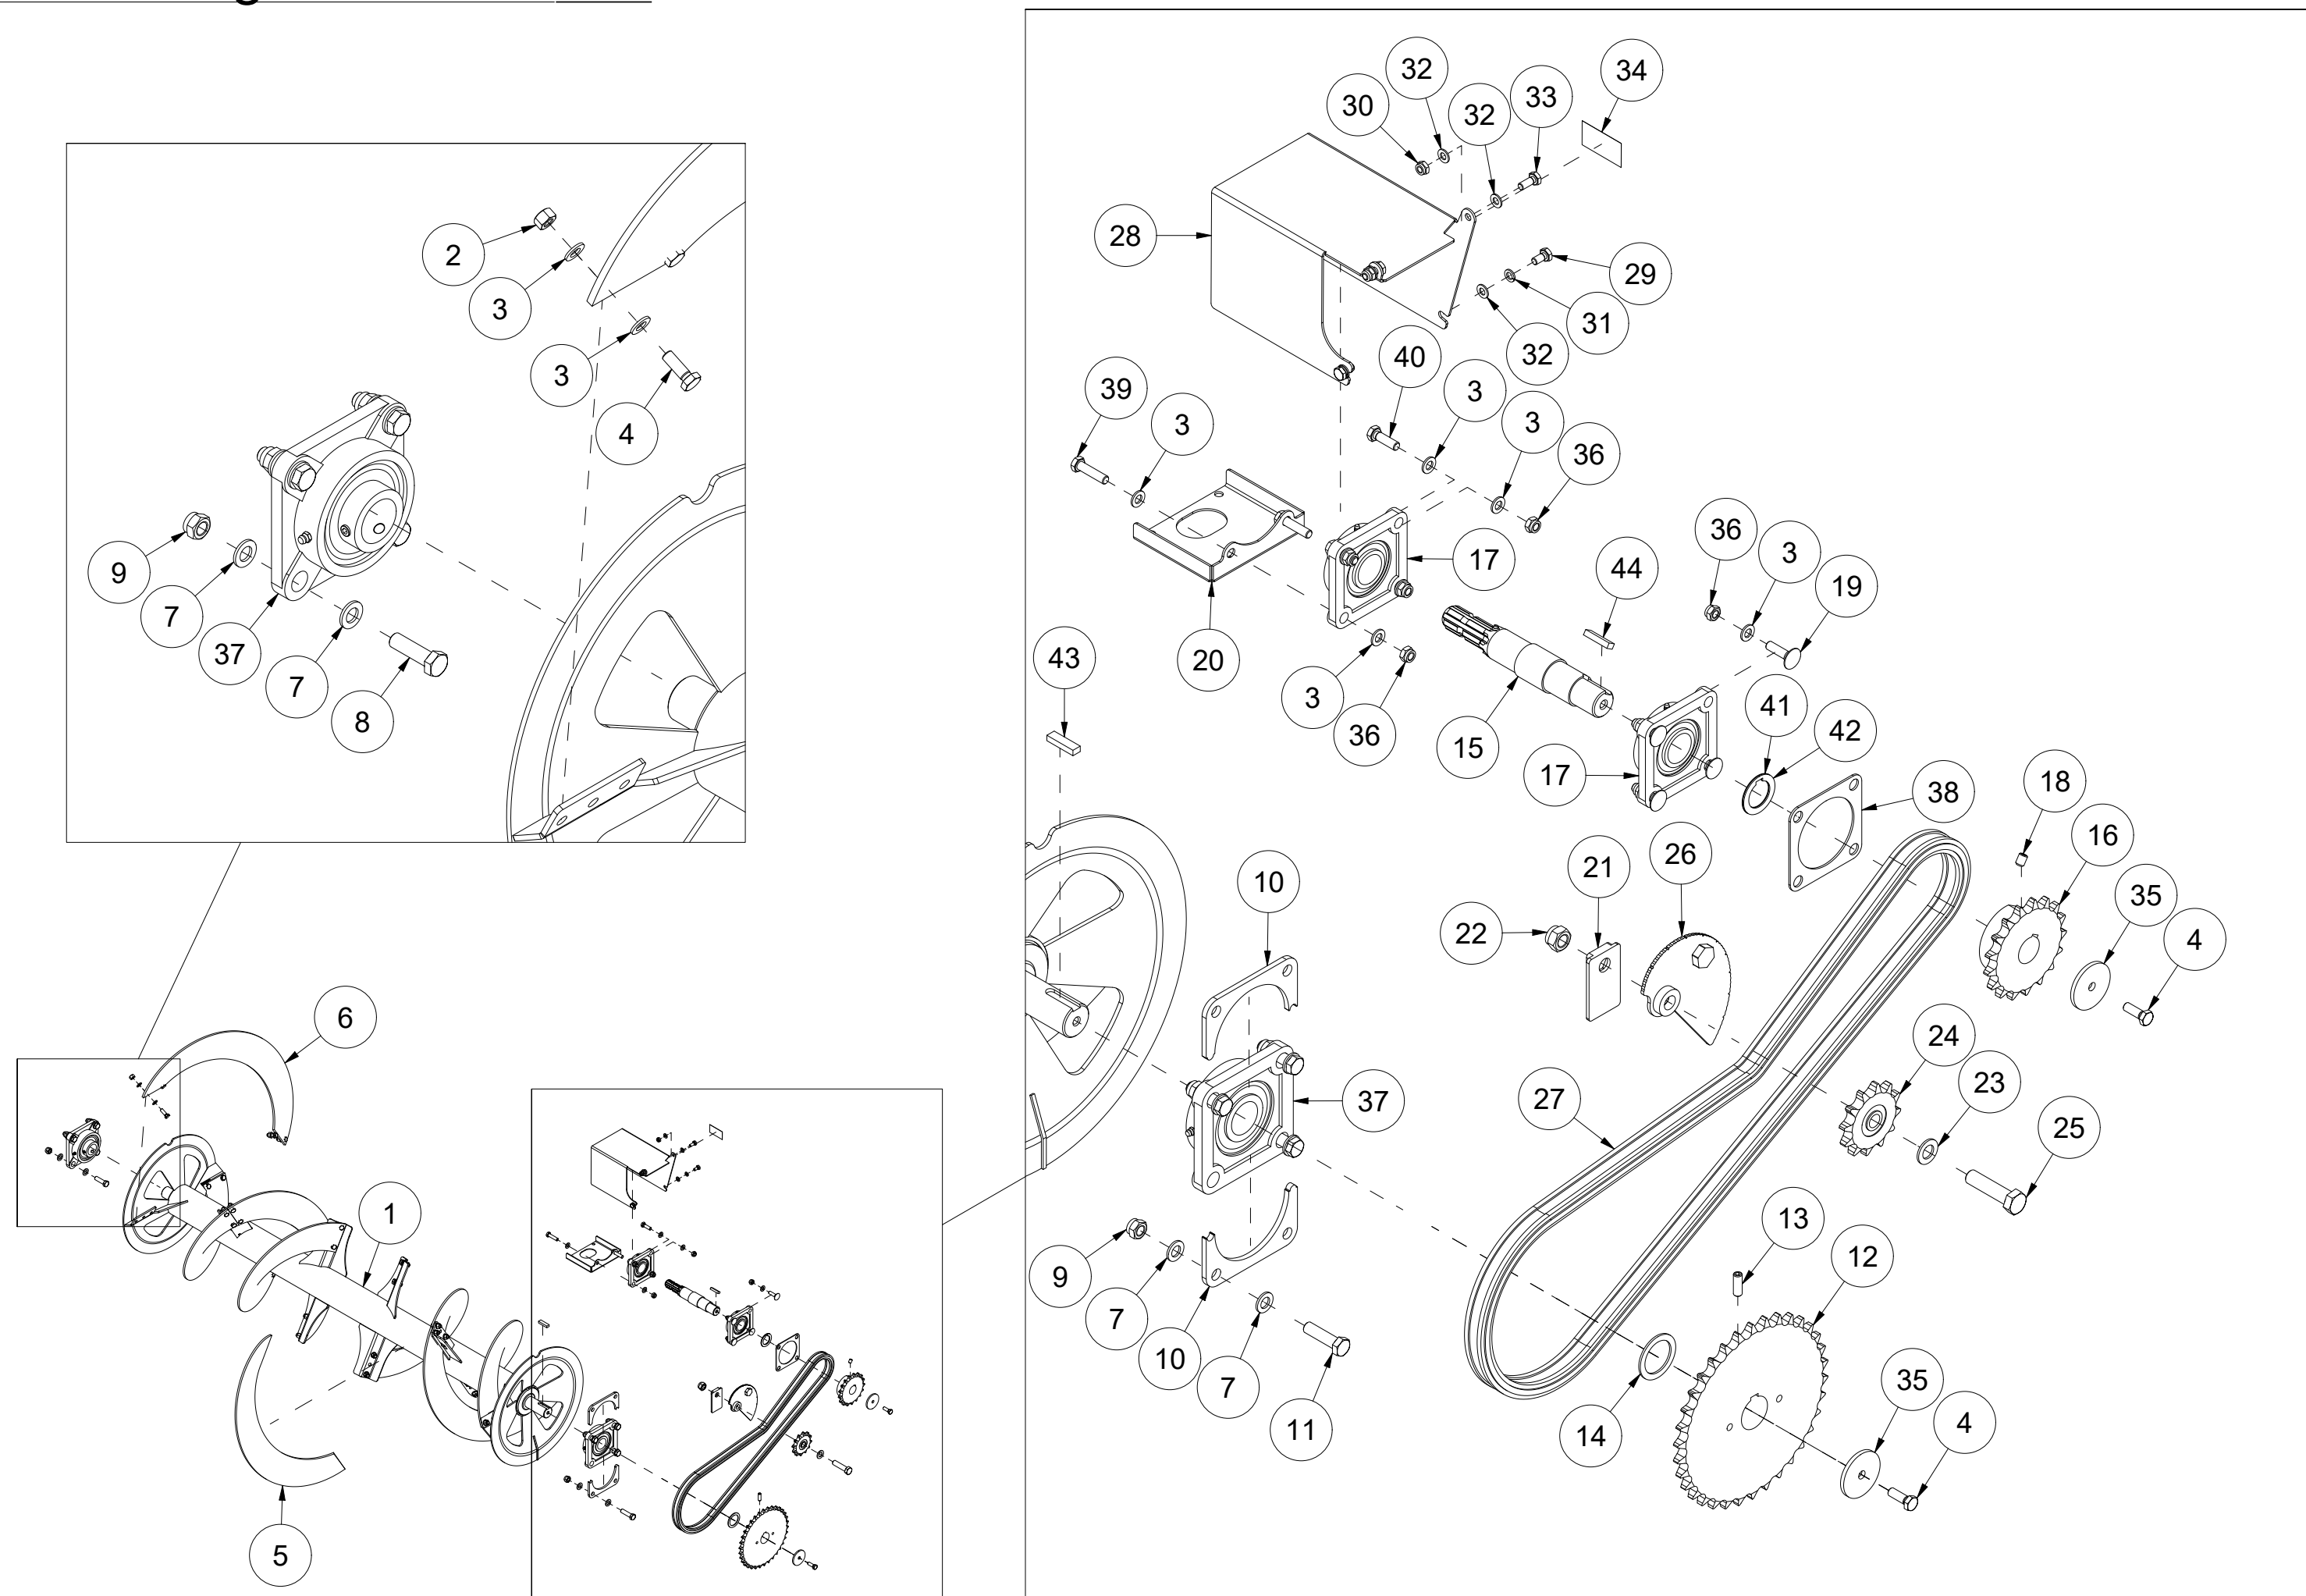

002 Feeding screw TFP240

Pos	Qty	Article no	Designation
1	1	25321002	Feeding screw TFP240
2	32	2489611	Hexagon nut mechanical lock M12 EIZn DIN 980
3	76	2531069	Washer M12 EIZn DIN 125
4	34	2423350	Hexagon screw M12x35 EIZn 10.9 DIN 933
5	4	25321064	Left screw element
6	4	25321066	Right screw element
7	16	2531078	Washer M16 EIZn DIN 125
8	4	2422494	Hexagon screw M16x55 EIZn 8.8 DIN 931
9	8	2483613	Locking nut M16 EIZn DIN 985
10	2	25321011	Plate
11	4	2422495	Hexagon screw M16x60 EIZn 8.8 DIN 931
12	1	25311068	Chain wheel 1" Z34 Ø50
13	1	2473350	Threaded hollow pin M12x35 St DIN 916
14	1	25321080	Skims
15	1	25311050	Shaft
16	1	25221081	Chain wheel 1" Z17 Ø40
17	2	2954174	Flange bearing UCF 209 45mm
18	1	2473340	Threaded hollow pin M12x16 St DIN 916
19	4	2344354	Locking screw M12x45 EIZn 8.8 DIN 603
20	1	25311055	Cover
21	1	25311082	Nut lock
22	1	2483615	Locking nut M20 EIZn DIN 985
23	1	2531086	Washer M20 EIZn DIN 125
24	1	2954120	Chain tensioner wheel 1" 12 t
25	1	2422581	Hexagon screw M20x80 EIZn 8.8 DIN 931
26	1	25311090	Chain tensioner
27	1	2963127	Roller chain 1" 88 links
28	1	25311051	Cover
29	2	2422295	Hexagon screw M10x20 EIZn 8.8 DIN 933
30	2	2483610	Locking nut M10 EIZn DIN 985
31	2	2534060	Spring washer M10 EIZn DIN 127
32	6	2531060	Washer M10 EIZn DIN 125
33	2	2422297	Hexagon screw M10x25 EIZn 8.8 DIN 933
34	1	2935039	Adhesive label 75x40 Lubricating oil
35	2	41311061	Washer ø12,5/70x6
36	8	2483611	Locking nut M12 EIZn DIN 985
37	2	2954176	Flange bearing UCF 310 50mm
38	1	25321052	Skims
39	2	2422356	Hexagon screw M12x50 EIZn 8.8 DIN 931
40	2	2422352	Hexagon screw M12x40 EIZn 8.8 DIN 933
41	1	25311120	Skims flange bearing 1mm
42	1	25311121	Skims flange bearing 2mm
43	1	2115174	Straight cotter 14x9 L50 St DIN 6885B
44	1	2115159	Straight cotter 12x8 L45 St DIN 6885B