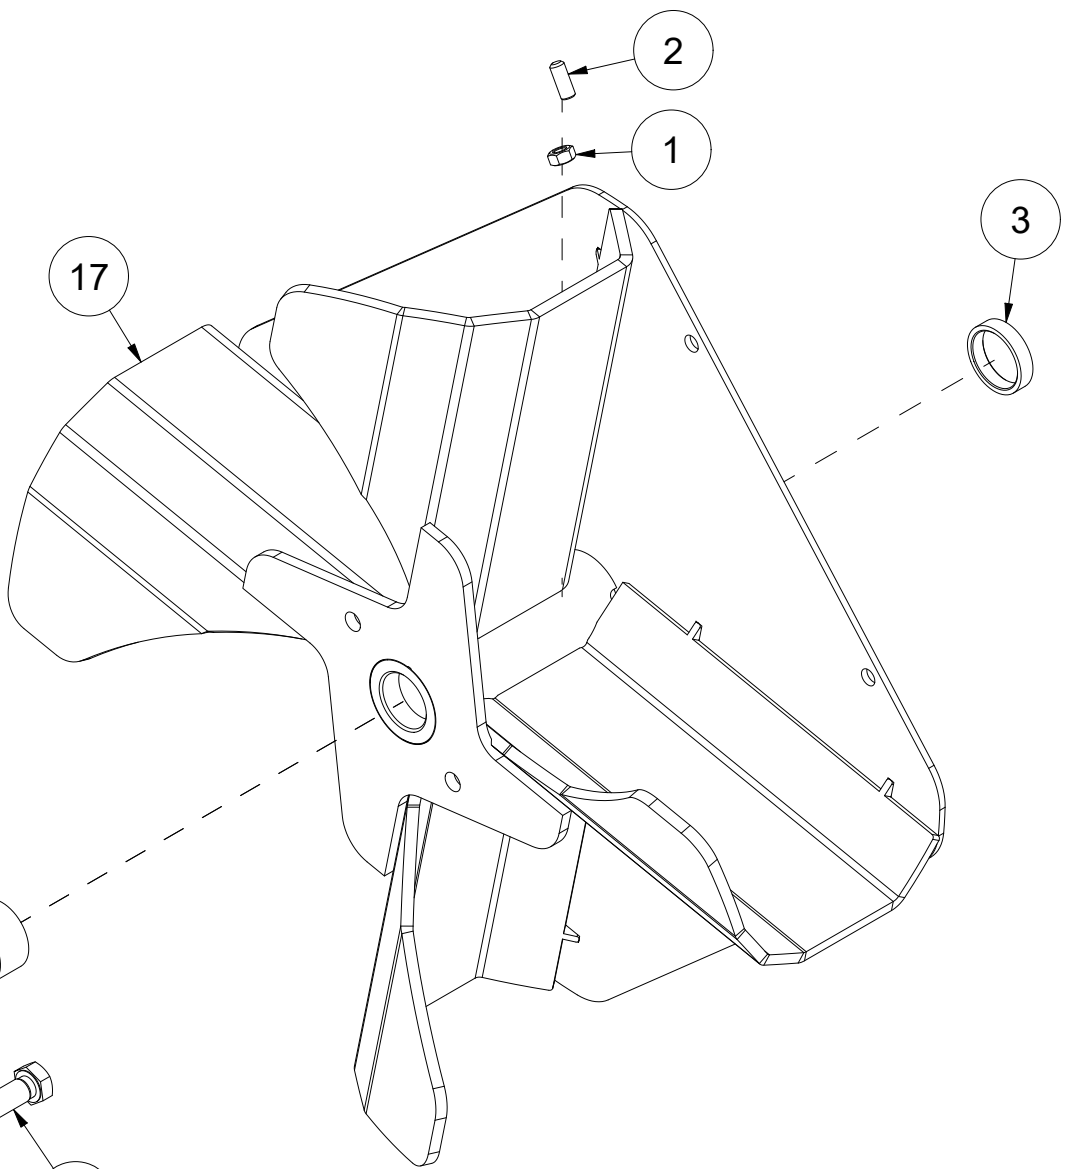

003 Ejector fan TFP240

Pos	Qty	Article no	Designation
1	1	2481611	Hexagon nut M12 EIZn DIN 934
2	1	2473348	Hollow threaded pin M12x30 EIZn DIN 916
3	1	25321030	Sleeve Ø50/60
4	1	25321074	Sleeve Ø60/50
5	1	25321078	Bearing trestle TFP240
6	4	2531086	Washer M20 EIZn DIN 125
7	4	2534086	Spring washer M20 EIZn DIN 127
8	4	2422574	Hexagon screw M20x50 EIZn 8.8 DIN 933
9	4	2483613	Locking nut M16 EIZn DIN 985
10	8	2531078	Washer M16 EIZn DIN 125
11	4	2422489	Hexagon screw M16x40 EIZn 8.8 DIN 933
12	1	25311079	PTO protection
13	4	2531060	Washer M10 EIZn DIN 125
14	4	2534060	Spring washer M10 EIZn DIN 127
15	4	2422295	Hexagon screw M10x20 EIZn 8.8 DIN 933
16	1	2954176	Flange bearing UCF 310 50mm
17	1	25321058	Ejector fan 80 cm Røgelberg