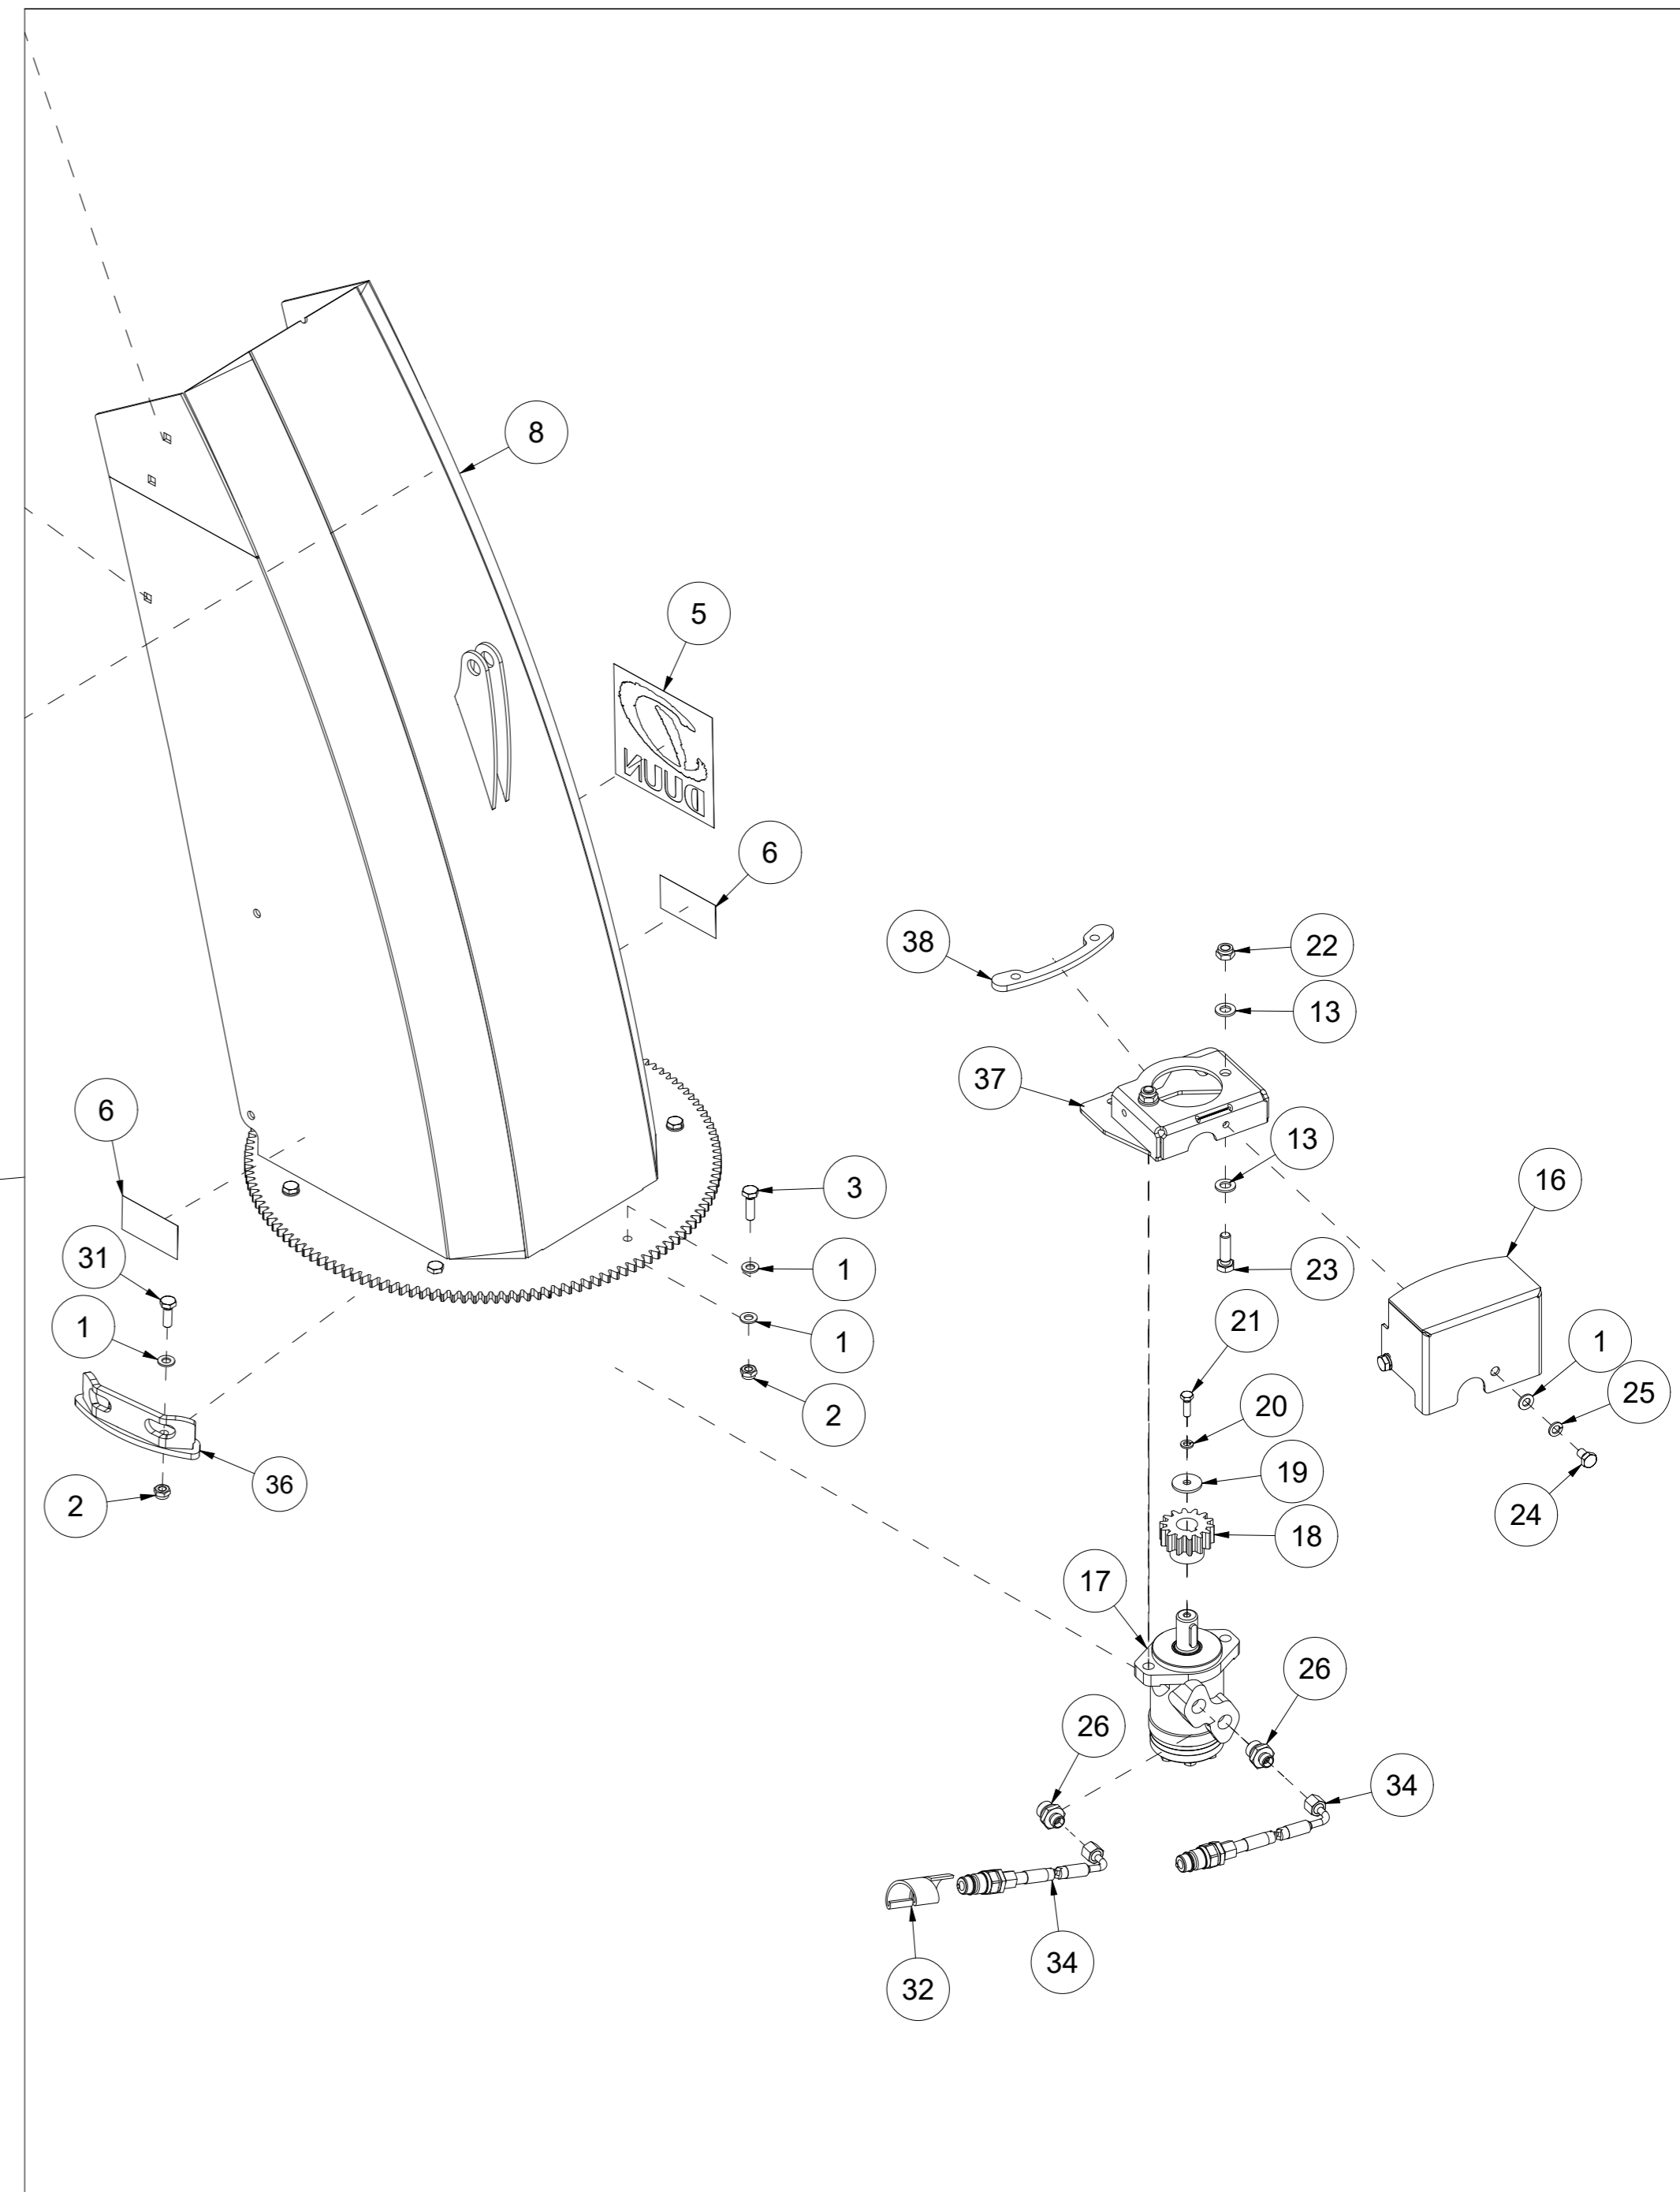

004 Ejector spout TFP240

Pos	Qty	Article no	Designation
1	23	2531060	Washer M10 EIZn DIN 125
2	17	2483610	Locking nut M10 EIZn DIN 985
3	3	2422301	Hexagon screw M10x35 EIZn 8.8 DIN 933
4	2	2344330	Locking screw M10x25 EIZn 8.8 DIN 603
5	1	2935150	Adhesive label Duun 160x160
6	2	2935088	Adhesive label 90x48 Hand pinch hazard
7	1	25201044	Grate
8	1	25321028	Spout for 80 cm
9	2	2957754	Hexagon nipple GEK BSP 1/4" L10 ED
10	1	25321027	Intermediate flap
11	2	2245218	Plastic lining Ø18/16 Flange Ø26
12	2	2344335	Locking screw M10x45 EIZn 8.8 DIN 603
13	6	2531069	Washer M12 EIZn DIN 125
14	2	2533060	Body washer M10 EIZn DIN 9021
15	2	25311031	Bearing sleeve
16	1	25311024	Cover
17	1	2955508	Hydraulic motor 50 ccm
18	1	25311091	Cog wheel Z14 module 4
19	1	2533058	Body washer ø9/35x3 EIZn
20	1	2534047	Spring washer M8 EIZn DIN 127
21	1	2422246	Hexagon screw M8x25 EIZn 8.8 DIN 933
22	2	2483611	Locking nut M12 EIZn DIN 985
23	2	2422352	Hexagon screw M12x40 EIZn 8.8 DIN 933
24	3	2422290	Hexagon screw M10x16 EIZn 8.8 DIN 933
25	3	2534060	Spring washer M10 EIZn DIN 127
26	2	2957758	Hexagon nipple GEK BSP 1/2" L10 ED
27	2	2483615	Locking nut M20 EIZn DIN 985
28	4	2531086	Washer M20 EIZn DIN 125
29	1	2955003	Cylinder Ø32/20 SL150
30	2	2422578	Hexagon screw M20x65 EIZn 8.8 DIN 931
31	4	2422299	Hexagon screw M10x30 EIZn 8.8 DIN 933
32	1	25311154	Hose protection L1700
33	1	25311155	Hose protection L2500
34	2	2958150	Hydraulic hose 1/4" L3000
35	2	2958151	Hydraulic hose 1/4" L3510
36	1	25111052	Stop against hull
37	1	25311023	Bracket
38	1	25321102	Motor mount spacer plate