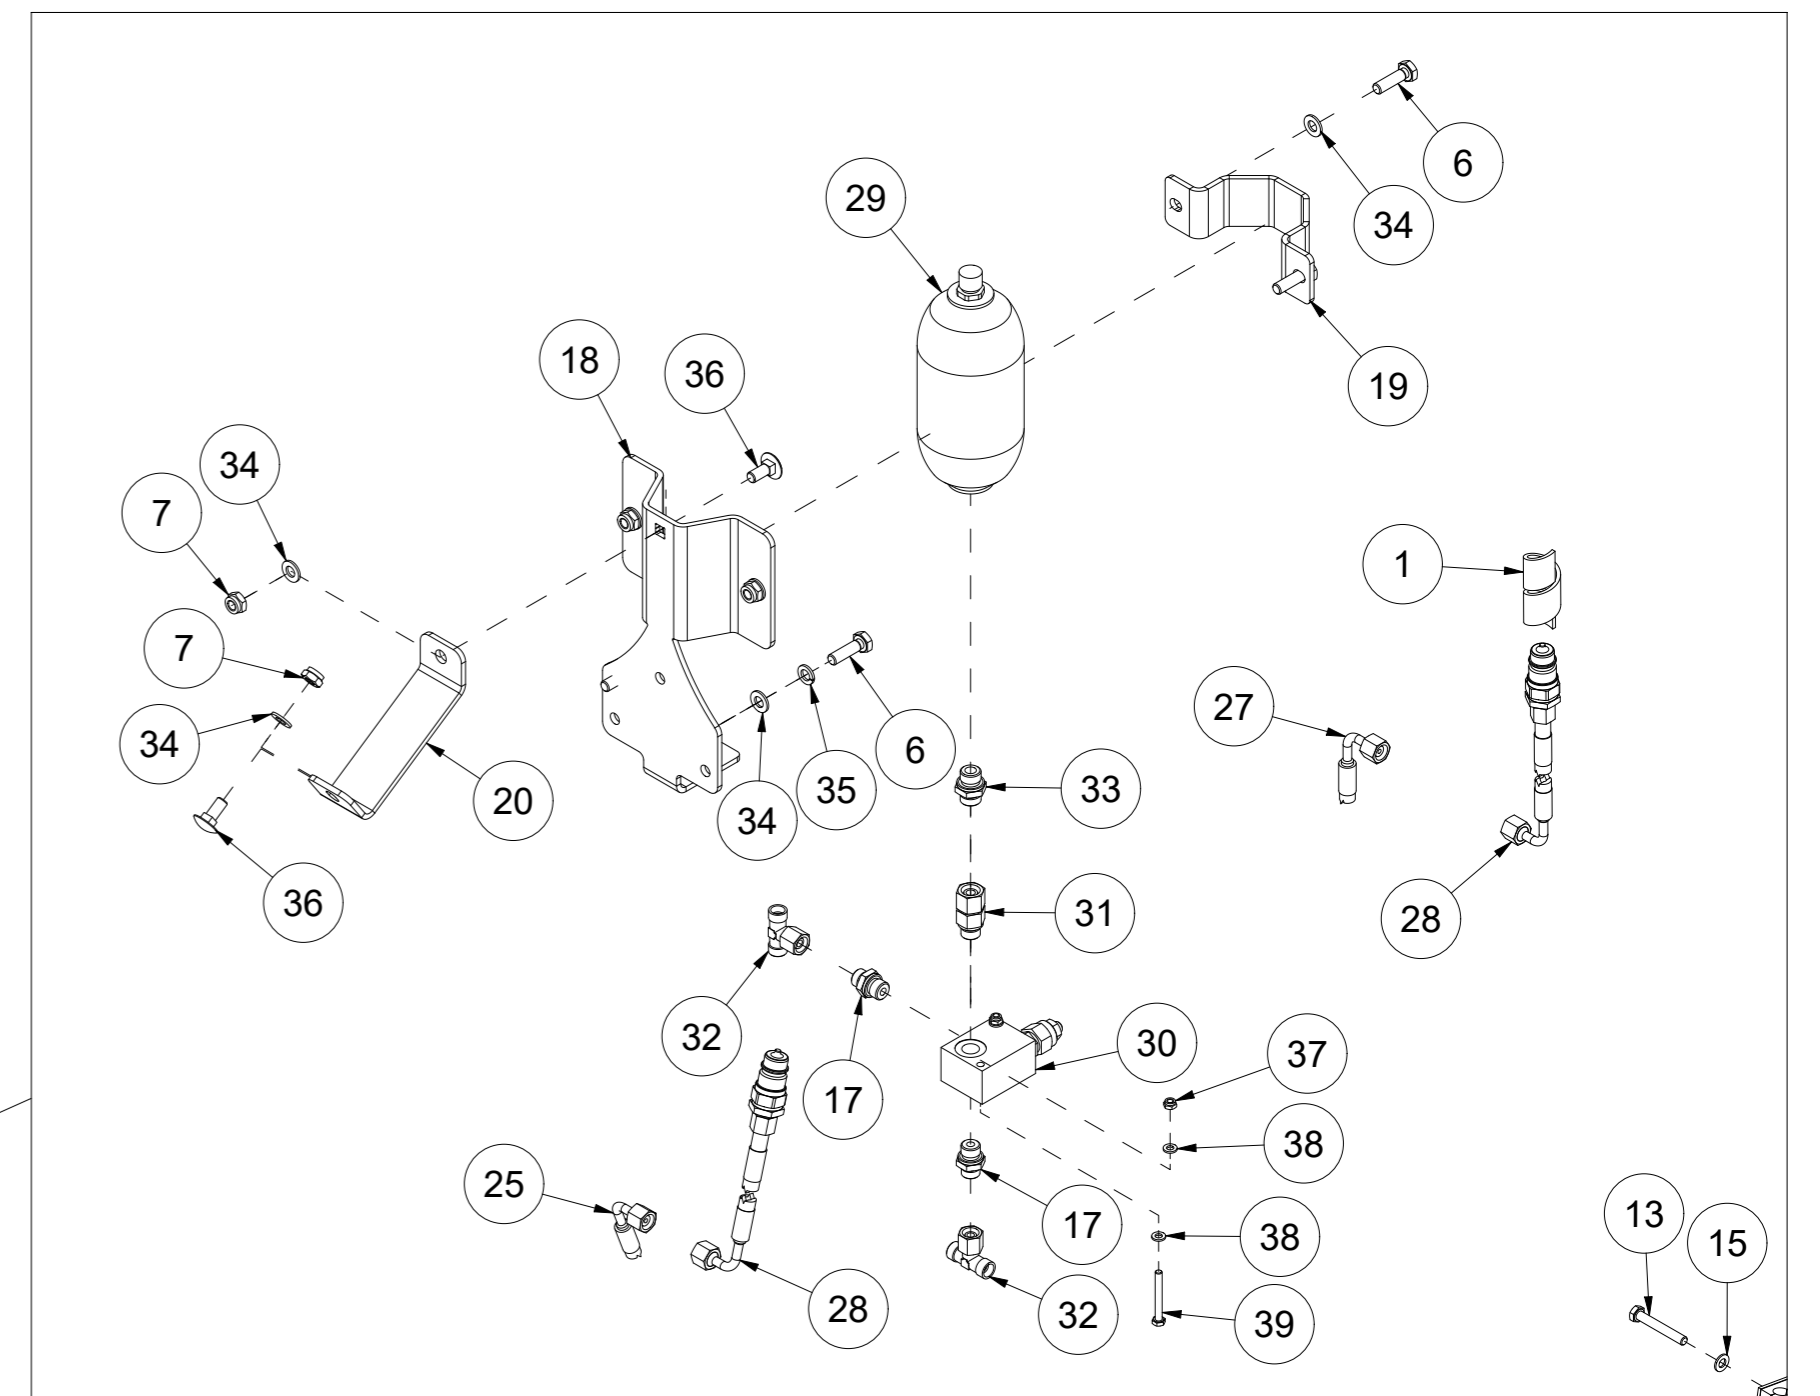

017 Hydraulic side extension TFP240

Pos	Qty	Article no	Designation
1	1	25311154	Hose protection L1700
2	5	2483613	Locking nut M16 EIZn DIN 985
3	8	2531078	Washer M16 EIZn DIN 125
4	1	25311092	Hydraulic side extension
5	2	25201042	Bolt Ø19,8x45
6	5	2422301	Hexagon screw M10x35 EIZn 8.8 DIN 933
7	6	2483610	Locking nut M10 EIZn DIN 985
8	1	25321103	Hydraulic side extension cylinder attachment
9	4	2483611	Locking nut M12 EIZn DIN 985
10	8	2531069	Washer M12 EIZn DIN 125
11	4	2422350	Hexagon screw M12x35 EIZn 8.8 DIN 933
12	1	4251206	Hose holder
13	1	2422258	Hexagon screw M8x55 EIZn 8.8 DIN 931
14	1	2483609	Locking nut M8 EIZn DIN 985
15	2	2531047	Washer M8 EIZn DIN 125
16	1	2955001	Cylinder Ø50/30 SL230
17	4	2957759	Hexagon nipple GEK BSP 3/8" L10 ED
18	1	25311073	Accumulator bracket
19	1	25311072	Clamps
20	1	25311087	Fastening
21	2	2344498	Locking screw M16x70 EIZn 8.8 DIN 603
22	1	25311045	Edge scraper
23	1	25311046	Plate
24	3	2422497	Hexagon screw M16x65 EIZn 8.8 DIN 931
25	1	2958154	Hydraulic hose 1/4" L800
26	1	2477303	Unbrako cylinder screw M10x40 EIZn DIN 912
27	1	2958153	Hydraulic hose 1/4" L920"
28	2	2958150	Hydraulic hose 1/4" L3000
29	1	2955308	Accumulator 0,7l
30	1	2955323	Safety valve
31	1	2957748	Swivel nipple EVGE 12L BSP 3/8" ED
32	2	2957720	T-hexagon nipple EVTK 10L
33	1	2957735	Hexagon nipple GEK M18x1,5 L12 ED
34	8	2531060	Washer M10 EIZn DIN 125
35	2	2534060	Spring washer M10 EIZn DIN 127
36	2	2441297	Locking screw M10x25 EIZn 4.6 DIN 603
37	2	2483608	Locking nut M6 EIZn DIN 985
38	4	2531039	Washer M6 EIZn DIN 125
39	2	2422217	Hexagon screw M6x50 EIZn 8.8 DIN 931