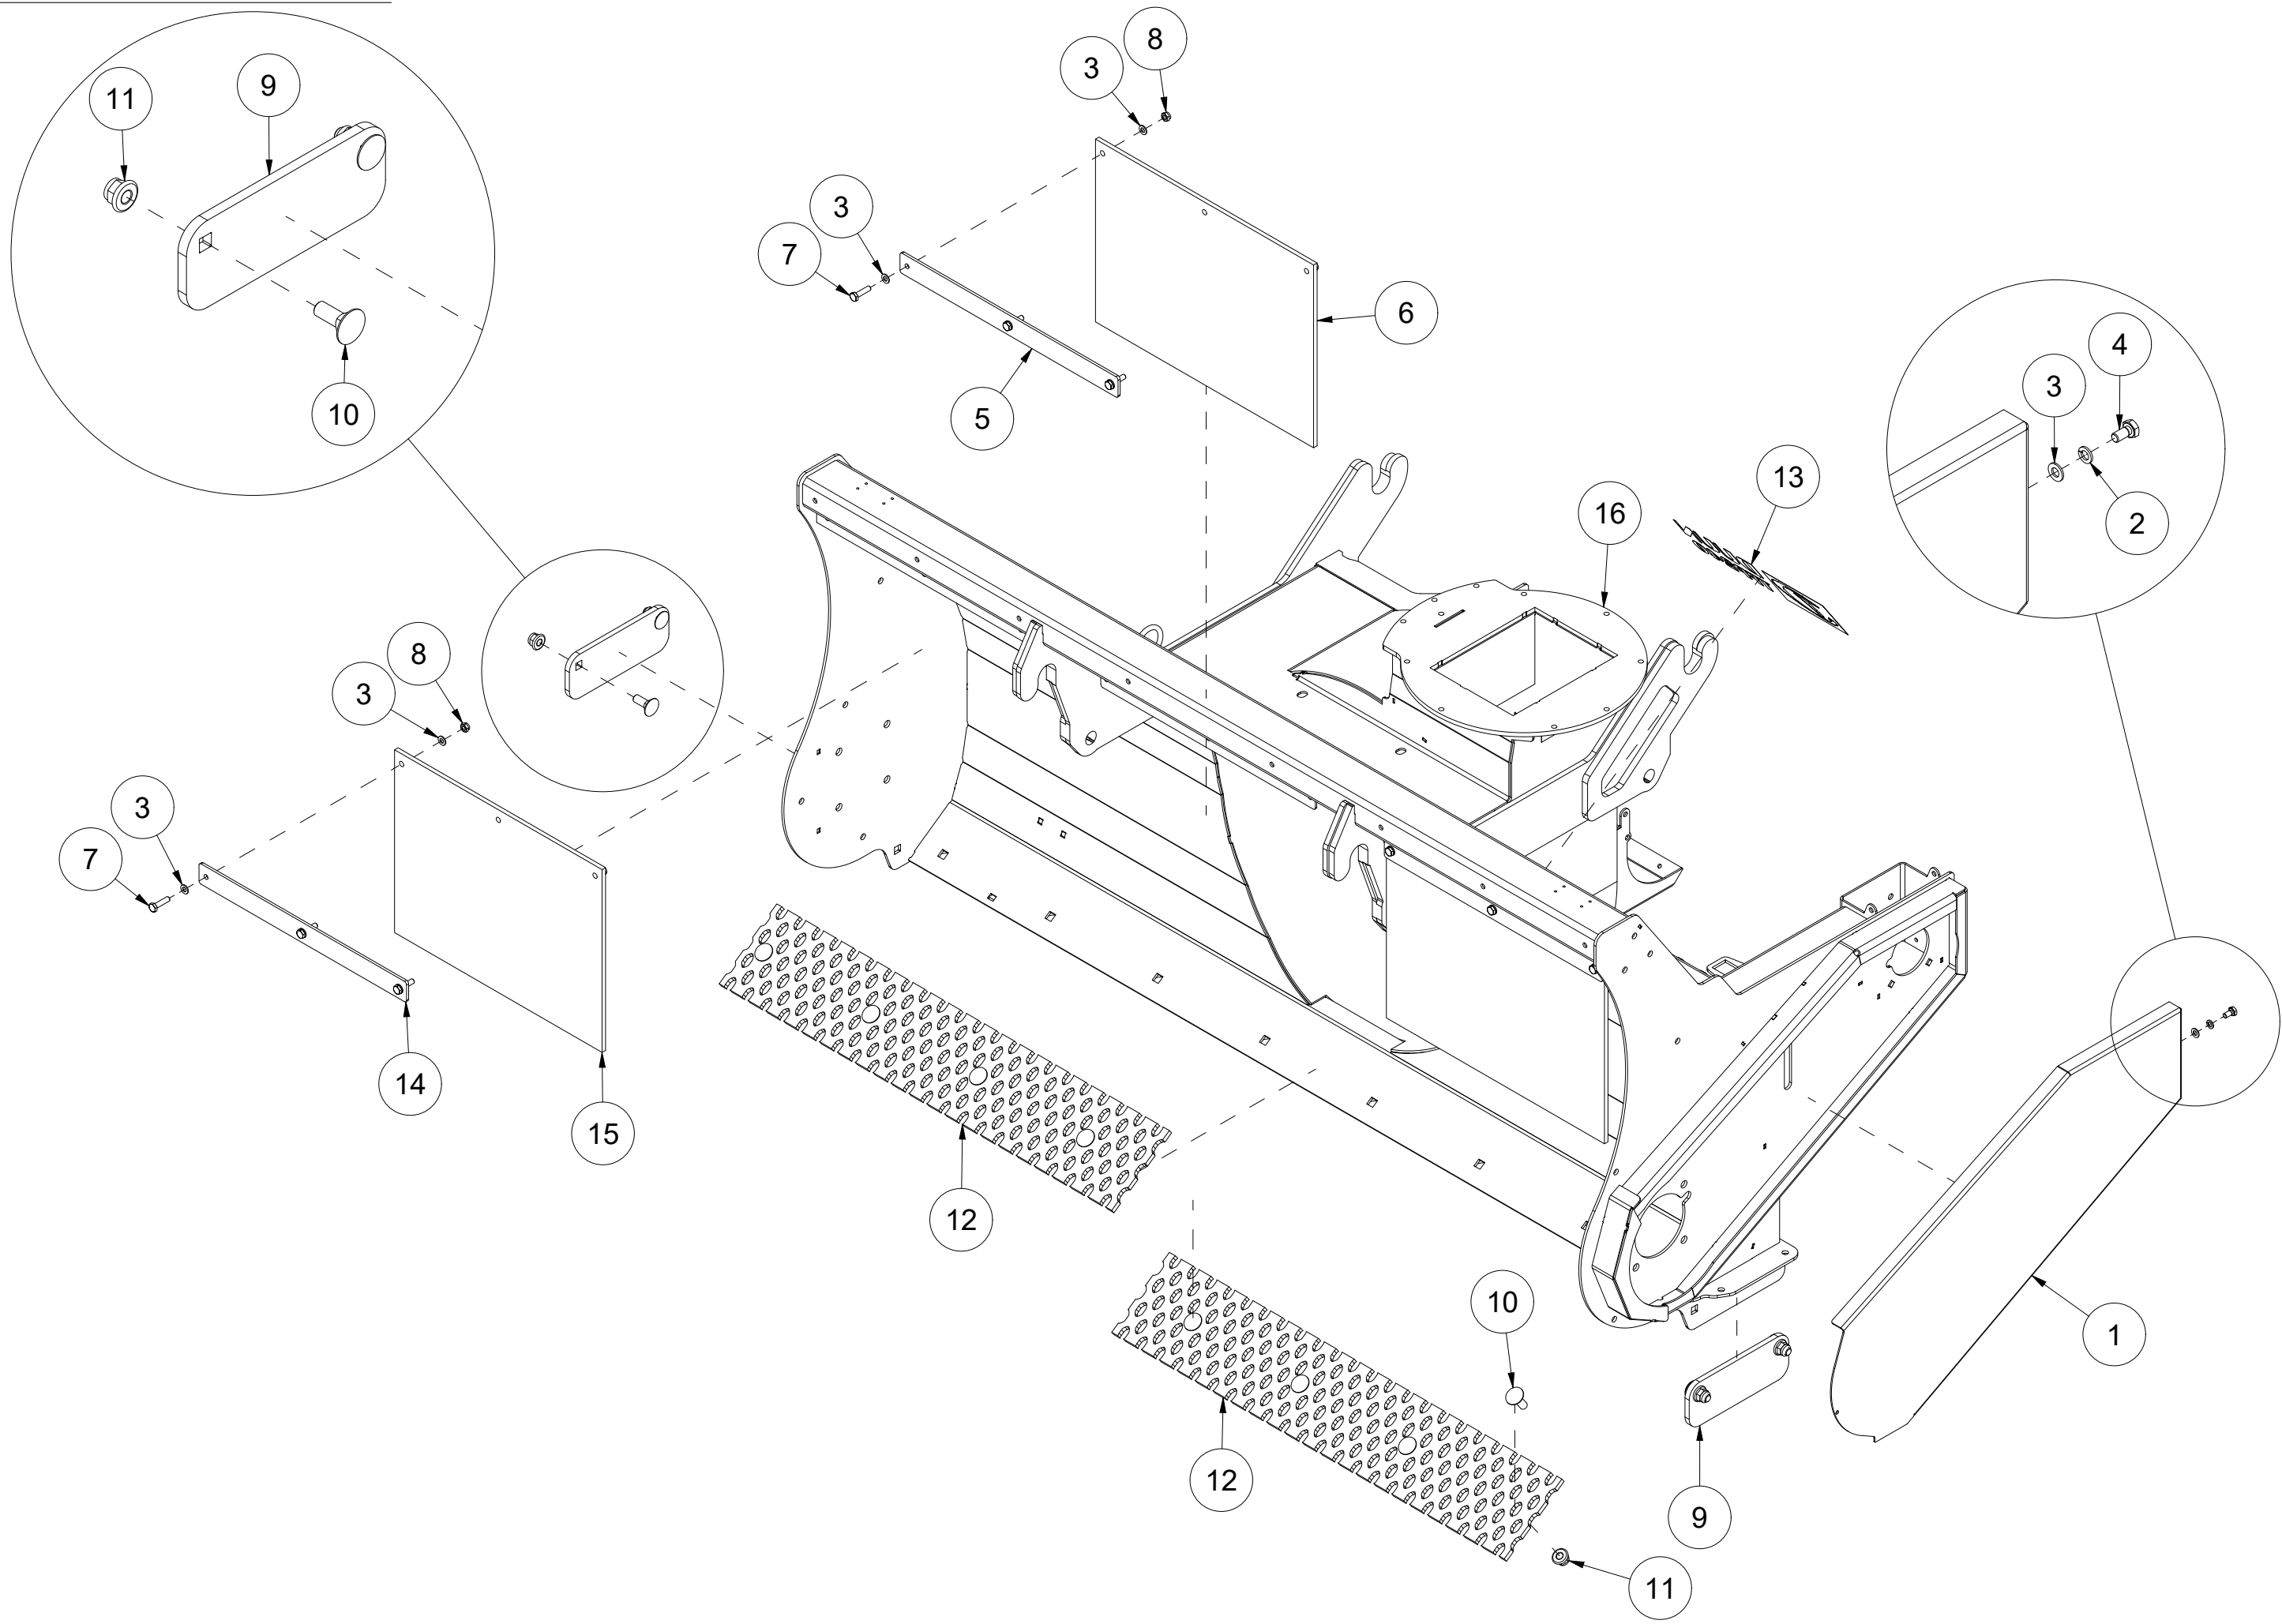

TFP240 Spare parts catalogue

Duun Industrier as
7630 Åsen, Norway
www.duun.no

001 Hull TFP240

Pos	Qty	Article no	Designation
1	1	25321014	Cover
2	1	2534060	Spring washer M10 EIZn DIN 127
3	19	2531060	Washer M10 EIZn DIN 125
4	1	2422295	Hexagon screw M10x20 EIZn 8.8 DIN 933
5	2	25311040	Clamp rail
6	2	25311039	Rubber protection
7	9	2422303	Hexagon screw M10x40 EIZn 8.8 DIN 931
8	9	2483610	Locking nut M10 EIZn DIN 985
9	2	25311075	Wear steel 12x107x283
10	12	2344491	Locking screw M16x45 EIZn 8.8 DIN 603
11	12	2489175	Locking nut with flange M16 EIZn DIN 6926
12	2	25321044	Perforated wear steel 11x200x1116
13	1	2935154	Adhesive label TFP240
14	1	25321040	Clamp rail
15	1	25321039	Rubber protection
16	1	25321001	Hull TFP240