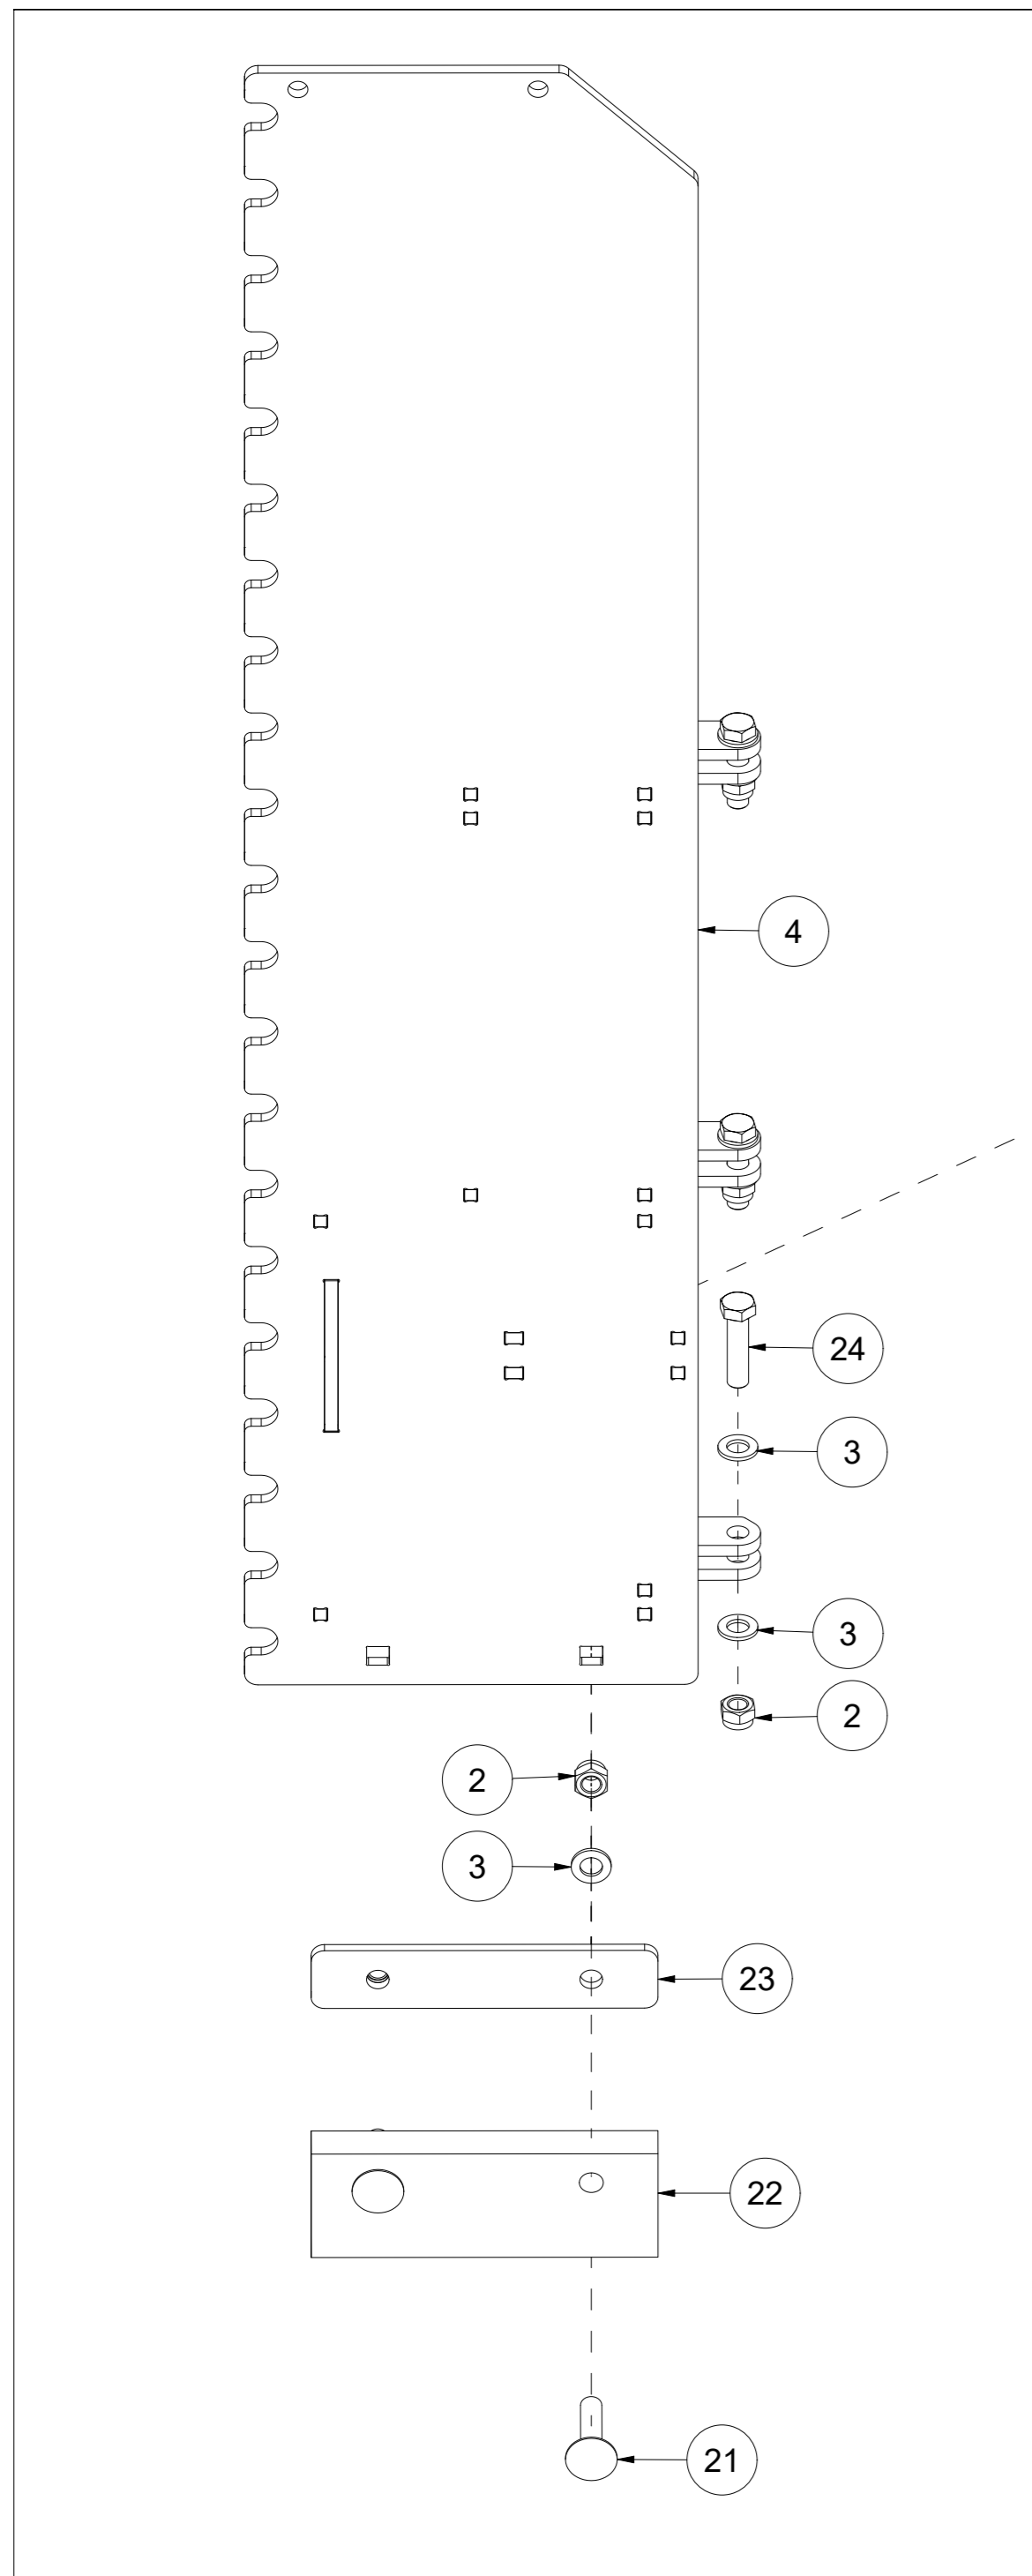

017 Hydraulic side extension TFP240

Pos	Qty	Article no	Designation
1	1	25311154	Hose protection L1700
2	5	2483613	Locking nut M16 EIZn DIN 985
3	8	2531078	Washer M16 EIZn DIN 125
4	1	25311092	Hydraulic side extension
5	2	25201042	Bolt Ø19,8x45
6	5	2422301	Hexagon screw M10x35 EIZn 8.8 DIN 933
7	6	2483610	Locking nut M10 EIZn DIN 985
8	1	25321103	Hydraulic side extension cylinder attachment
9	4	2483611	Locking nut M12 EIZn DIN 985
10	8	2531069	Washer M12 EIZn DIN 125
11	4	2422350	Hexagon screw M12x35 EIZn 8.8 DIN 933
12	1	4251206	Hose holder
13	1	2422258	Hexagon screw M8x55 EIZn 8.8 DIN 931
14	1	2483609	Locking nut M8 EIZn DIN 985
15	2	2531047	Washer M8 EIZn DIN 125
16	1	2955001	Cylinder Ø50/30 SL230
17	4	2957759	Hexagon nipple GEK BSP 3/8" L10 ED
18	1	25311073	Accumulator bracket
19	1	25311072	Clamps
20	1	25311087	Fastening
21	2	2344498	Locking screw M16x70 EIZn 8.8 DIN 603
22	1	25311045	Edge scraper
23	1	25311046	Plate
24	3	2422497	Hexagon screw M16x65 EIZn 8.8 DIN 931
25	1	2958154	Hydraulic hose 1/4" L800
26	1	2477303	Unbrako cylinder screw M10x40 EIZn DIN 912
27	1	2958153	Hydraulic hose 1/4" L920"
28	2	2958150	Hydraulic hose 1/4" L3000
29	1	2955308	Accumulator 0,7l
30	1	2955323	Safety valve
31	1	2957748	Swivel nipple EVGE 12L BSP 3/8" ED
32	2	2957720	T-hexagon nipple EVTK 10L
33	1	2957735	Hexagon nipple GEK M18x1,5 L12 ED
34	8	2531060	Washer M10 EIZn DIN 125
35	2	2534060	Spring washer M10 EIZn DIN 127
36	2	2441297	Locking screw M10x25 EIZn 4.6 DIN 603
37	2	2483608	Locking nut M6 EIZn DIN 985
38	4	2531039	Washer M6 EIZn DIN 125
39	2	2422217	Hexagon screw M6x50 EIZn 8.8 DIN 931